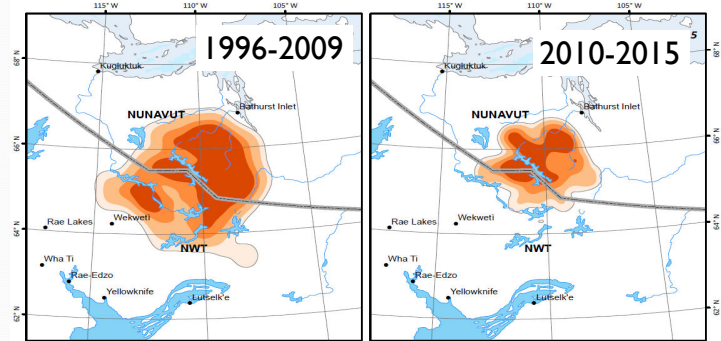

Bathurst herd summer range contraction