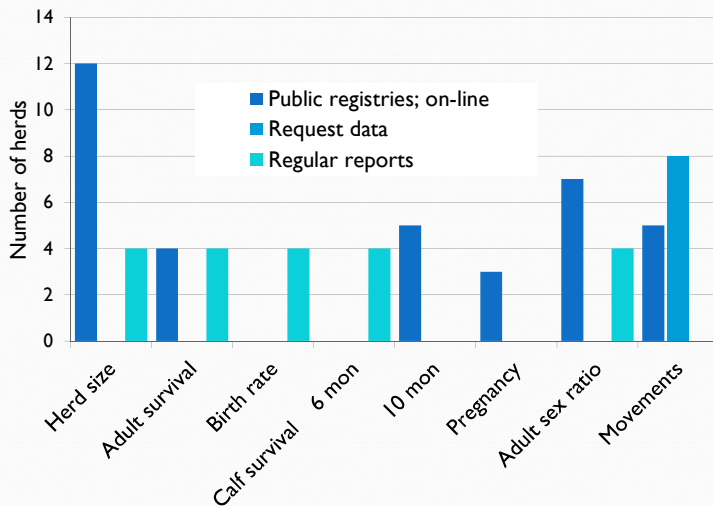

Information availability

Susan Morse

Community-based monitoring for Canadian herds (we welcome input for elsewhere)

Arctic Borderlands Ecological Knowledge Society for the Porcupine Caribou	https://www.arcticborderlands.org
Tlicho – Bathurst herd monitoring –Boots on the Ground	http://www.research.tlicho.ca
Inuvialuit Settlement Region – Community-Based Monitoring Program (harvesting)	https://jointsecretariat.ca/isr-cbmn
Indigenous Leadership Initiative Indigenous-led Guardians	https://www.ilinationhood.ca/our-work/guardians
BQCMB annual reports	https://www.nwmb.com/en/cbmn
Lutsel K'e, NWT: Ni Hat'ni Dene (Watching the Land) program in 2008	http://landoftheancestors.ca
Sahtu Renewable Resource Board's Open Standards for the Practice of Conservation	http://www.ccnetglobal.com/protecting-mountain-caribou-in-sub-arctic-canada
NWMB's Community-Based Wildlife Monitoring Network	https://www.nwmb.com/en/cbmn