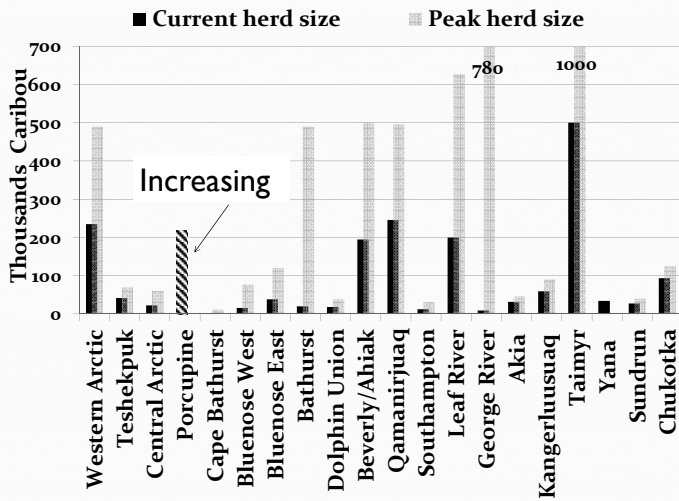

# Keeping track of caribou information

Anne Gunn and Don Russell, CARMA

## Trends in herd size

## Trends in distribution

- Seasonal distribution shifts and shrinks as herd size declines.
- Implications for managing landscapes during recovery as areas not occupied currently will be used in the future.
- Few analyses available – Bathurst herd an example -